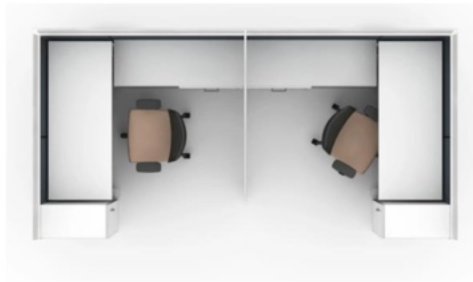

DS4

72"W x 30"D Laminate Top

HAT Base

57"H Wardrobe

60"W Credenza

50"H Panell W/ Glass Insert

Allsteel Terrace

Finishes