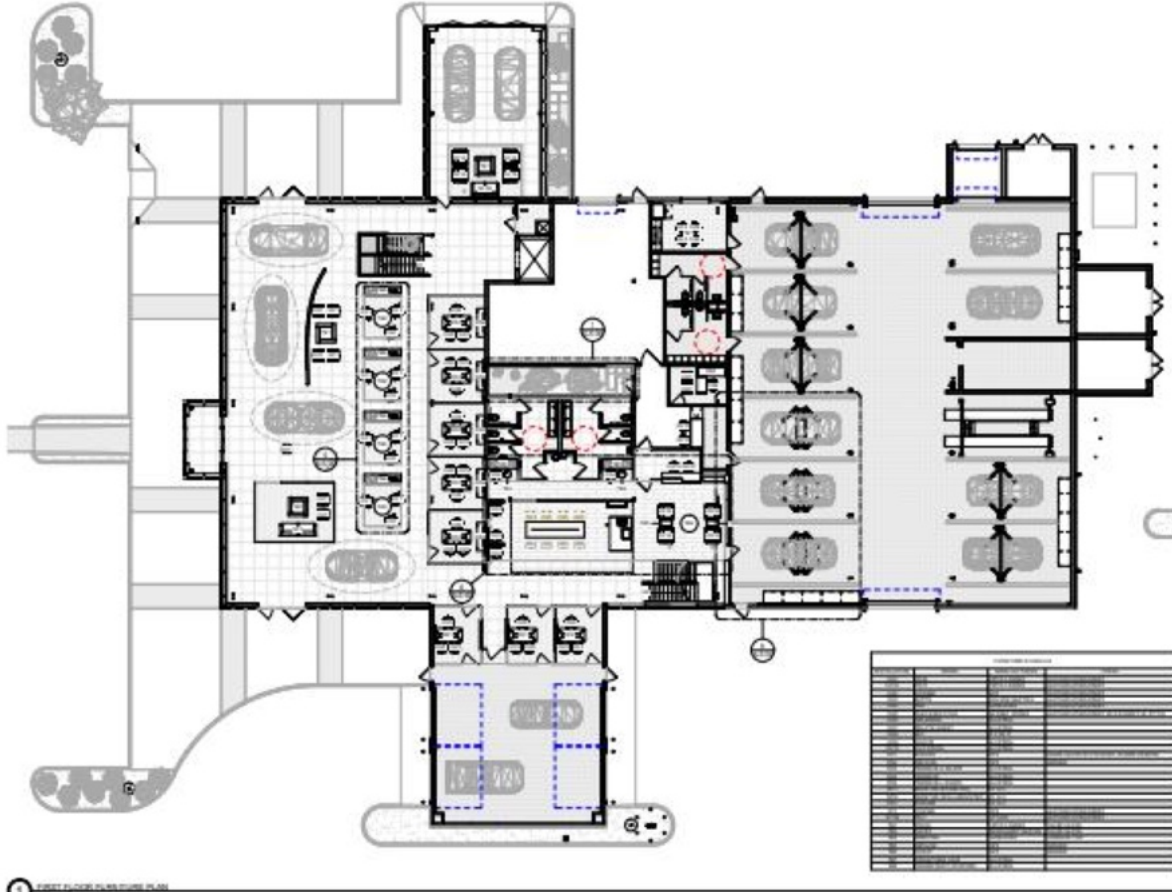

1 FIRST FLOOR FURNITURE PLAN
REV. 11.12.17

GENESIS OF CLEAR LAKE
PHASE 1B - OFFICE BUILDING