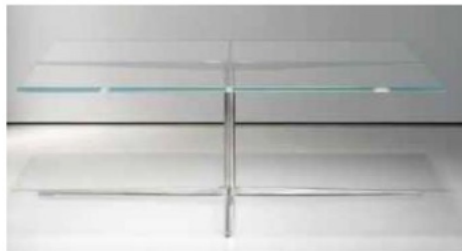

Bernhard Facet

TB1/TB2

Round/Square

Tempered Glass Surface

Polished stainless-steel frame

Table Finishes

Leg Finishes